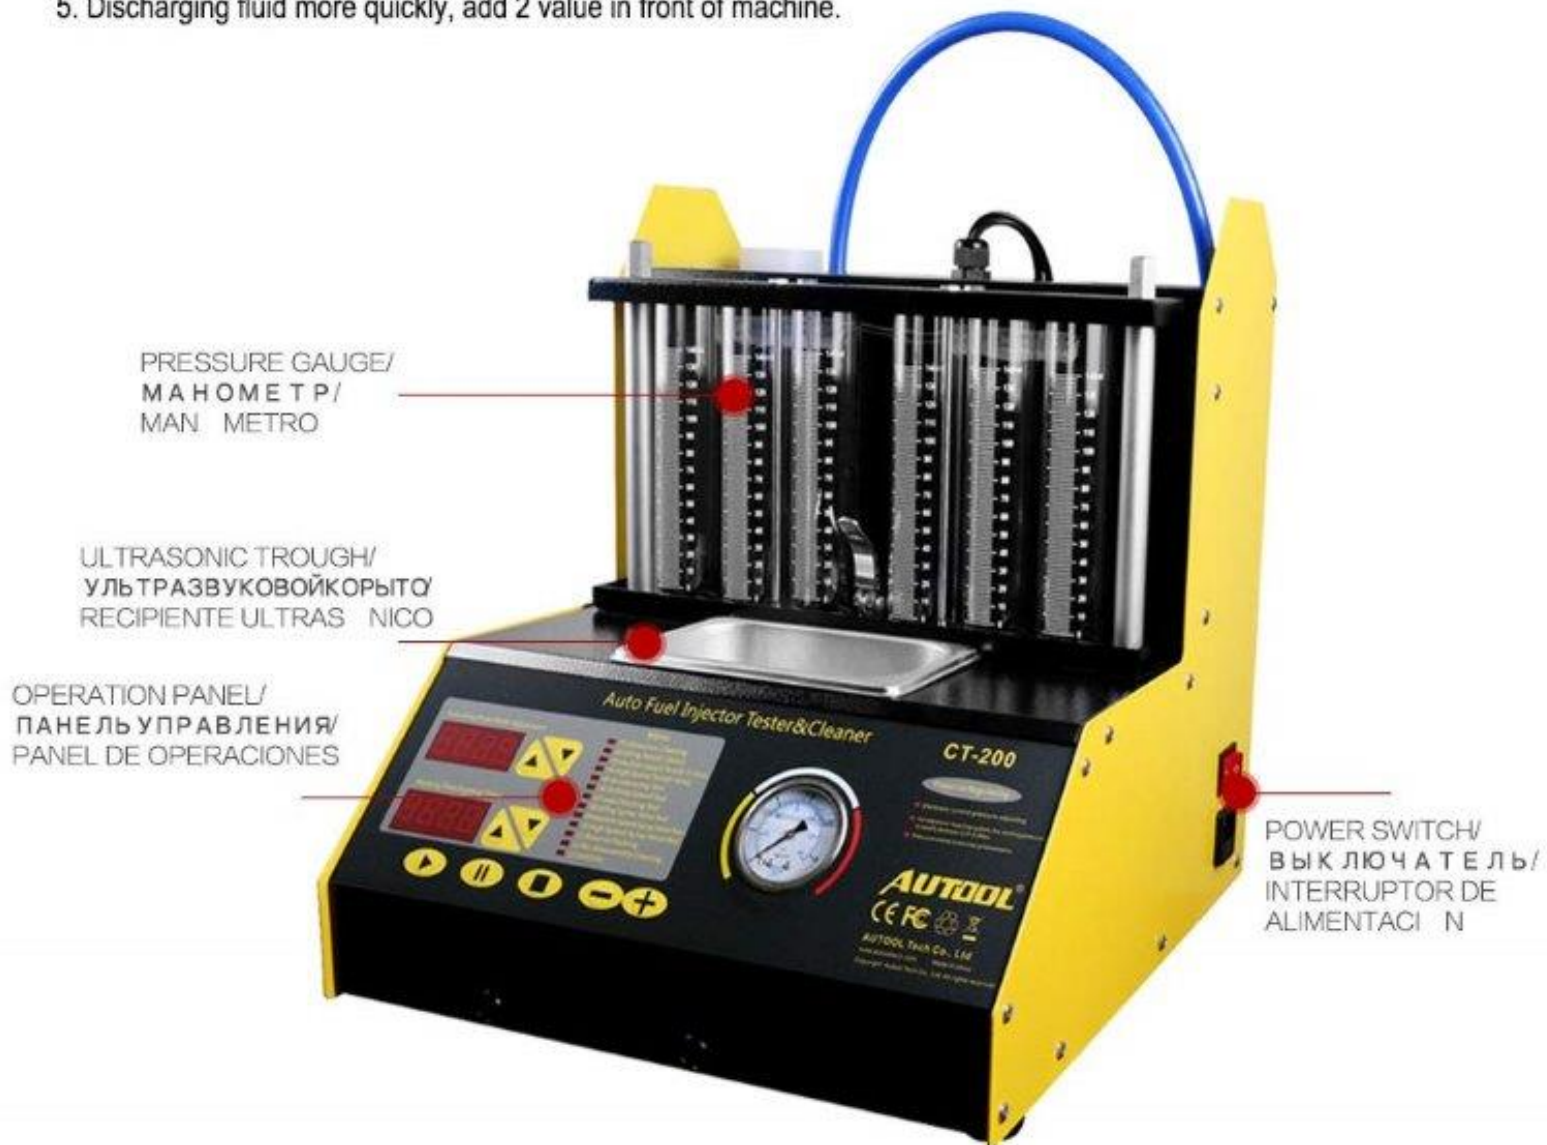

FEATURES:

1. LED display;
2. Ultrasonic cleaning trough built-in;
3. Tool trolley make it more conveniently to operate;
4. Equip with high quality SIEMENS pump, make it durable;
5. Discharging fluid more quickly, add 2 value in front of machine.

Working Condition		Specifications	
Power supply	AC220V/AC110V±10%	Fuel Tank Capacity	2000 ml
Frequency	50HZ±0.5	Capacity of Measuring Cylinder	125 ml
Humidity	<85%	Speed Range	0~7500 rpm
Environment Temperature	0℃ ~ +40℃	Injecting Times	0~9900 Step: 100ms
Magnetic Field	<400 A/m	PWM Pulse	0~20.0 ms Step: 0.1 ms
		System Pressure	0~0.6Mpa (adjustable)
		Time	0~20 minute (adjustable)
		Power of Ultrasonic Cleaning	70W
		Frequency of Ultrasonic Cleaning	28 KHZ±0.5 KHZ
Spark and fire is prohibited.		weight	10KG